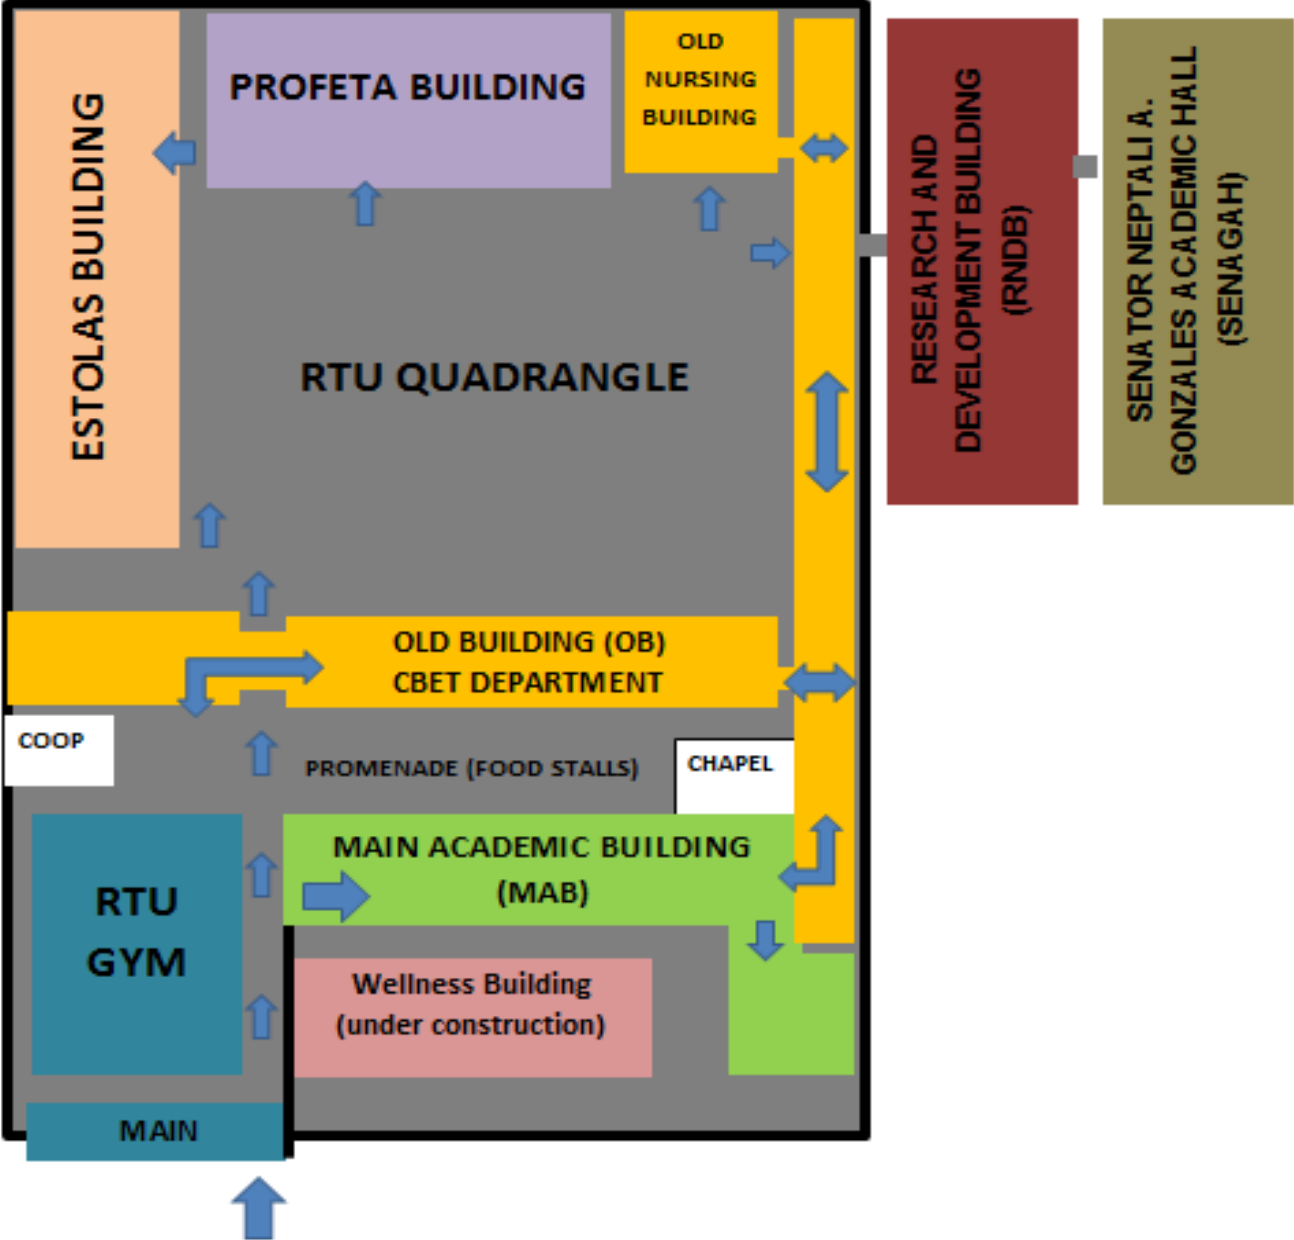

Note: Put inside a **short** colored folder

COURSE	COLOR OF FOLDER
COLLEGE OF ENGINEERING & INDUSTRIAL TECH.	ORANGE

COLLEGE OF BUSINESS & ENTREPRENUERIAL TECH.	YELLOW
COLLEGE OF ARTS AND SCIENCES	GREEN
COLLEGE OF EDUCATION	BLUE
INSTITUTE OF PHYSICAL EDUCATION	PINK

STEP 7. Secure subjects from your Department Head.

STEP 8. Present your original and photocopy of registration form for “officially enrolled” stamp.

RTU-MAP

KEY OFFICES:

MAIN ACADEMIC BUILDING (MAB)

- Guidance and Counseling Center (GCC)
- Registrar's Office
- College of Arts and Sciences (CAS)
- Institute of Physical Education (IPE)
- Senior High Faculty Room

OLD BUILDING (OB)

- College of Business and Entrepreneurial Technology (CBET)

OLD NURSING BUILDING ADJACENT TO OB

- Mechanical Engineering Department

ESTOLAS BUILDING

- College of Engineering and Industrial Technology (CEIT)
- Other Engineering Courses